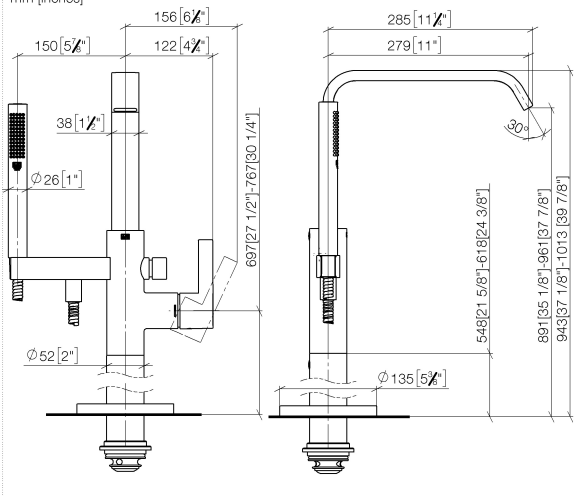

IMO Single-lever bath mixer with stand pipe for free-standing assembly with hand shower set - Brushed Dark Platinum

IMO

25 863 671

- 279mm projection
- spout: cascade
- Hand shower: COMPACT RAIN, max. flow rate 6.8 l/min (at 3 bar)
- bar-type hand shower with anti-scale system
- wall bracket
- automatic bath/shower diverter
- total height 943 - 1013 mm
- stand pipe height 548 - 618 mm
- height up to aerator 891 – 961 mm
- metal shower hose 1250mm with integrated anti-twist protection
- max. flow for complete hand shower set 6.8 l/min
- slide-on rosettes Ø 135 mm

25 863 671

mm [inches]

Flow rate chart